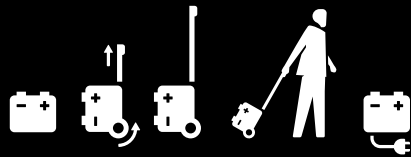

Recharge
your Energy.

220 V

Easy Move and Re-Move.

Birò's energy is always with you, because it is the only 4-wheeled personal commuter to be fitted with the **Re-Move** removable electric battery system. Once your Birò is parked, it is easy to remove the battery unit and take it to your house, your office, or wherever is most convenient, to recharge your batteries with ease, meaning that you can drive further in a single day. This is a very useful system if you don't have a personal parking space, but it also helps you to organise your travel as efficiently as possible.