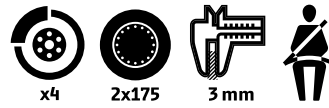

Positive Driving.

Space for safety.

There is no freedom without safety. That is why Birò is fitted with 4 disk brakes, 175 width rear tyres, and its frame is manufactured in 3 mm steel tubing to make the cabin as strong and resistant as possible. On top of this, two round structures in thick, high-density ABS plastic guarantee high shock absorption. The side doors, the headrests and the armrests on both sides make sure you always feel comfortable and protected, with everything that you need in an ultra-compact space.