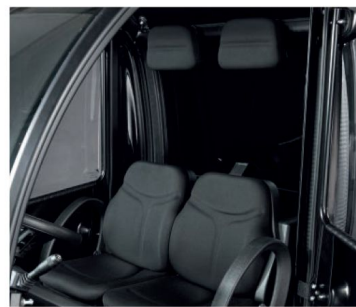

Black Limited Edition

Features

- **Electronic Birò Card;**
- **Defrost grid windscreen;**
- **Portable Bluetooth speaker;**
- **Foldable umbrella with Birò logo;**
- **3 point safety belts;**
- **USB port;**
- **Two-speed selector + Boost;**
- **Tyres:** with car type tread 145/60 R13;
- **Structure:** super matt black;
- **Alloy wheels:** super matt black;
- **Front ABS case:** painted matt anthracite grey;
- **Rear window:** darkened;
- **Roof window:** darkened;
- **Window fixing washers:** with visible stainless steel screws;
- **Side mirrors:** big size (Maxi) and rectangular-shaped;
- **Removable doors:** with internal and external screen print, gloss/matt black effect;
- **Door hinges:** with visible stainless steel screws;
- **Door handle:** with iron plate screwed on with visible stainless steel screws;
- **Door trimming:** covered with imitation leather;
- **Pre-fitted side parts:** painted matt anthracite grey;
- **Rear lights:** protected with matt black iron frame and black plastic grille;
- **Front rotomoulded part:** with 2 metal plates painted metallized anthracite grey, screwed on with visible stainless steel screws and engraved Birò logo;
- **Rear rotomoulded part:** with 1 metal plate painted metallized anthracite grey, screwed on with visible stainless steel screws;
- **Internal metal plates:** painted anthracite grey, screwed on with stainless steel screws and customized engraving of the plate "Handbuilt in Italy for" with the owner's name added;
- **Seats, backrests and headrests:** black fabric (the headrest is larger than the standard one);
- **Steering wheel:** with black spokes and cap and Estrima logo;
- **Mat:** black rubber with bubble pattern;
- **Side mat holders:** stainless steel;
- **Dashboard:** screen print with new design.