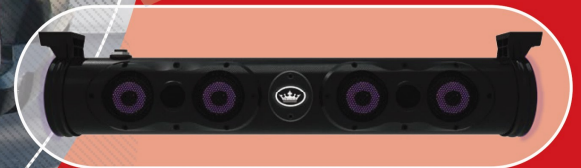

FUN . FANCY. KEEP YOUR PARTY GOING