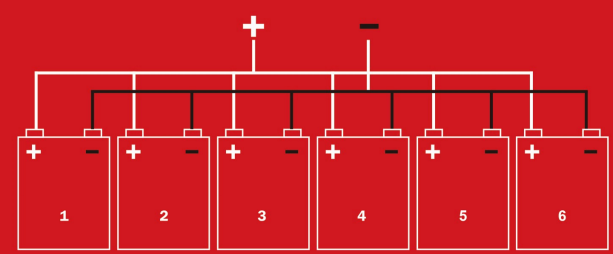

- Light weight
- WARRANTY
- Aluminum pack
- Maintenance free
- Safety
- Low cost
- 15 years life
- Quick recharge
- ECC
- IP 66

**MOBILE & PC  
LIVE MONITOR APP**

**25A ADAPTIVE  
ON-BOARD CHARGER**

**MODEL:50Ah**

With two batteries(2X50AH, 100AH) as standard, D5's models allow you to stack you battery capacity to 6X50AH (300AH)