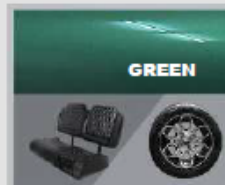

D7 (2+2)

BODY AND CHASSIS

- Automotive designed dashboard, color matched body.
- USB socket +12V power outlet.
- E-coat and power coated chassis.
- TPO injection moulding front cowl and rear body.
- New plastic folding rear seat W/ Storage compartment & water holder.

DIMENSIONS

- 2860x1400x1930mm

D7 2+2

COLOR OPTIONS

- 4 passengers
- 4KW AC Motor
- EV48-400 AC Controller 400 AMP
- 48V 25A on-board charger
- Max Speed (km/h) : 30,Adjustable
- 12" Aluminum Wheel/205/50R12 Radial Tire
- Two-tone luxury leather seats
- Lithium battery

SPEC. AND OPTIONS

- Enclosure
- Seat belts
- 9'' Bluetooth touchscreen (Radio, Music, Speedometer, Bluetooth, Back-up camera, Car-net App connection)
- Black roof

SPEC. AND OPTIONS

AL RAYYAN CO.

FOR TRADING & CONTRACTING