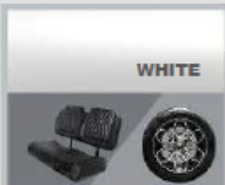

D7 (2+2)

BODY AND CHASSIS

- Automotive designed dashboard, color matched body.
- USB socket +12V power outlet.
- E-coat and power coated chassis.
- TPO injection moulding front cowl and rear body.
- New plastic folding rear seat W/ Storage compartment & water holder.

DIMENSIONS

- 2860x1400x1930mm

D7 2+2

COLOR OPTIONS

- 4 passengers
- 4KW AC Motor
- EV48-400 AC Controller 400 AMP
- 48V 25A on-board charger
- Max Speed (km/h) : 30,Adjustable
- 12" Aluminum Wheel/205/50R12 Radial Tire
- Two-tone luxury leather seats
- Lithium battery

SPEC. AND OPTIONS

- Enclosure
- Seat belts
- 9'' Bluetooth touchscreen (Radio, Music, Speedometer, Bluetooth, Back-up camera, Car-net App connection)
- Black roof

SPEC. AND OPTIONS

AL RAYYAN CO.

FOR TRADING & CONTRACTING